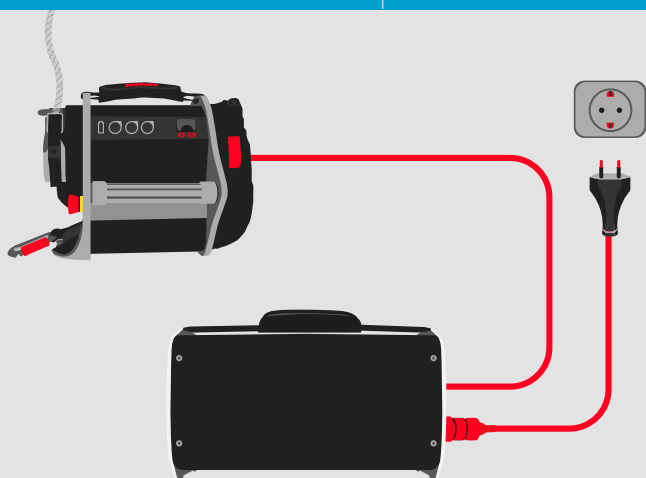

The easy-to-install PPS delivers stable and dependable power to your ActSafe ACCII Ascender.

It's simple to work smarter with the ActSafe Portable Power Supply.

- ✓ Longer lifting distances
- ✓ Easy set-up and handling
- ✓ Greater system versatility

HAND-BUILT
IN SWEDEN

Dependable power for lifting without compromise

The ActSafe Power Ascender System

The ActSafe Ascender and Power Supply form a fast and versatile system for lifting people or equipment with the Ascender operated from a fixed position.

It couldn't be more simple:

- 1 Plug in the Power Supply
- 2 Connect it to the Ascender
- 3 You are ready to go

Find your distributor at
www.actsafe.se

Possible applications

Scenario 1

Using the Power Supply in wind turbines, you:

- Have easy set-up and handling
- Can perform longer, more frequent lifts
- Have a back-up power source in your lifting system
- Can rescue more people in less time

Technical information

Input	230 V, 50-60 Hz, 10 A
Output	48 VDC, 50 A
Weight	8 kg
Dimensions	42x24x16 cm
Protection classification	IP 55
Operation temperature range	-20 °C to +40 °C
Ascender cable length	3 m
Mains cable length	2,2 m
Speed on ACCII connected to power supply	25 m/min. with 120 kg load