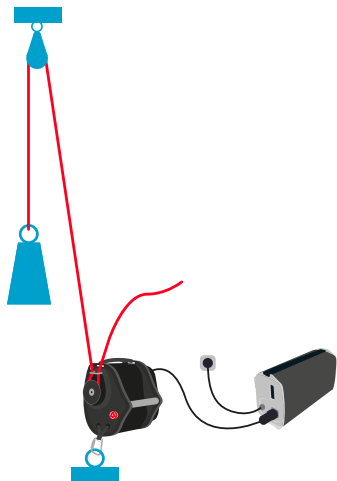

HAND-BUILT
IN SWEDEN

Dependable power for lifting without compromise

The ActSafe Power Ascender System

The ActSafe Ascender and Power Supply form a fast and versatile system for lifting people or equipment with the Ascender operated from a fixed position.

It couldn't be more simple:

- 1 Plug in the Power Supply
- 2 Connect it to the Ascender
- 3 You are ready to go

Find your distributor at
www.actsafe.se

Possible applications

Scenario 1

Using the Power Supply in wind turbines, you: